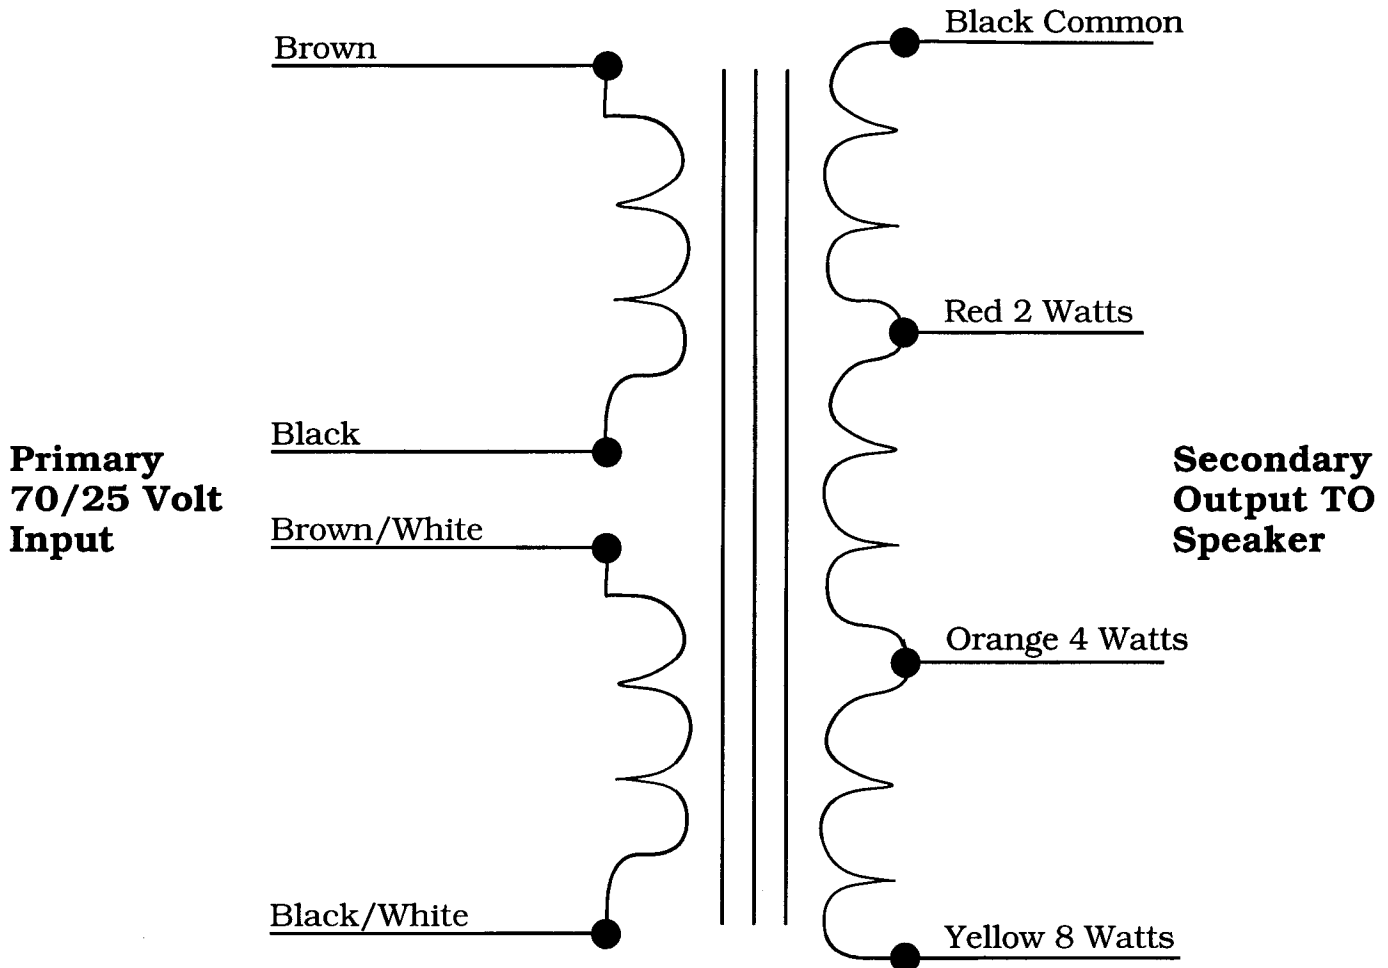

## **HTX7025 25 & 70 Volt Speaker Transformer**

For **25 Volt** operation connect **Brown and Brown w/White Stripe** together for positive and connect **Black and Black w/White Stripe** together for negative

For **70 Volt** operation connect **Black and Brown w/White Stripe** together and use **Brown** for positive and **Black w/White Stripe** for negative

Connect **Speaker** to **Black** for **negative** and select **Red** (2 Watts) or **Orange** (4 Watts) or **Yellow** (8 Watts) for positive